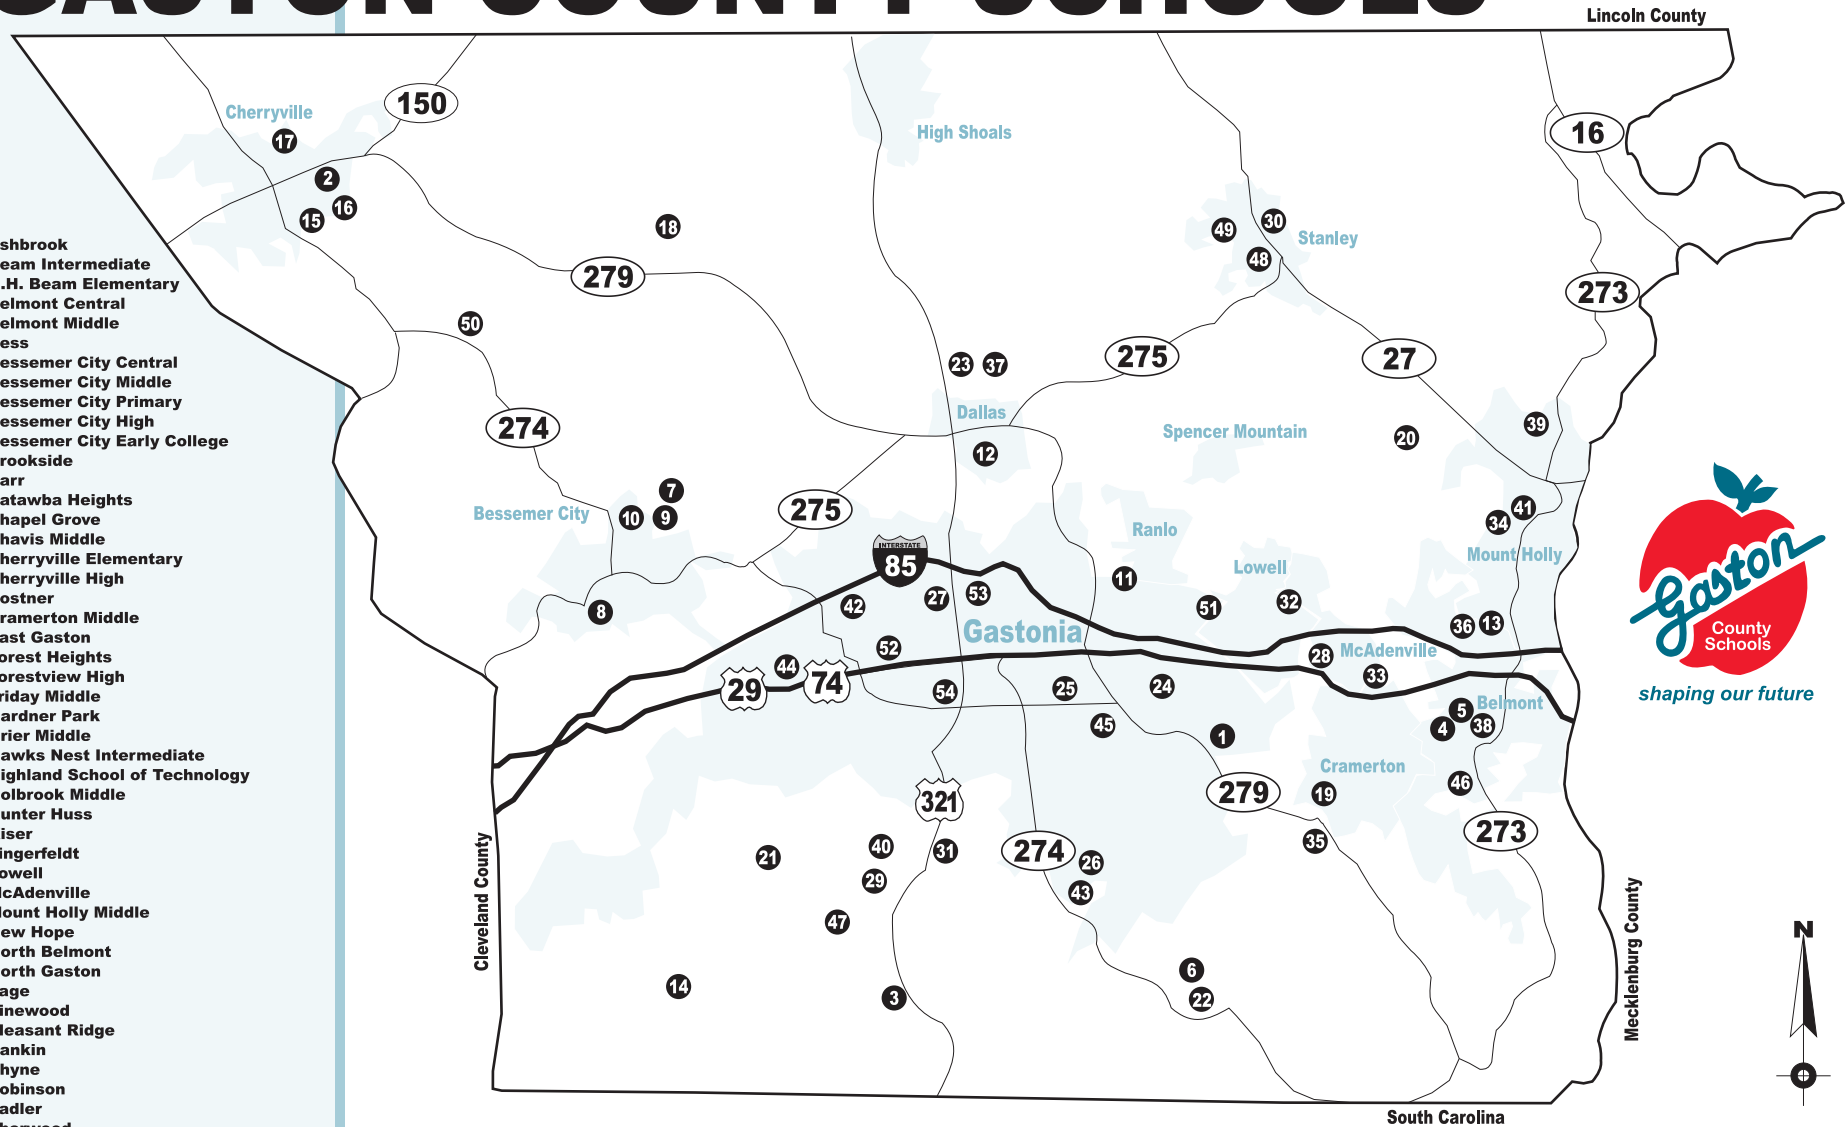

GASTON COUNTY SCHOOLS

Key

- 1 Ashbrook
- 2 Beam Intermediate
- 3 H.H. Beam Elementary
- 4 Belmont Central
- 5 Belmont Middle
- 6 Bess
- 7 Bessemer City Central
- 8 Bessemer City Middle
- 9 Bessemer City Primary
- 10 Bessemer City High
- 10 Bessemer City Early College
- 11 Brookside
- 12 Carr
- 13 Catawba Heights
- 14 Chapel Grove
- 15 Chavis Middle
- 16 Cherryville Elementary
- 17 Cherryville High
- 18 Costner
- 19 Cramerton Middle
- 20 East Gaston
- 21 Forest Heights
- 22 Forestview High
- 23 Friday Middle
- 24 Gardner Park
- 25 Grier Middle
- 26 Hawks Nest Intermediate
- 27 Highland School of Technology
- 28 Holbrook Middle
- 29 Hunter Huss
- 30 Kiser
- 31 Lingerfeldt
- 32 Lowell
- 33 McAdenville
- 34 Mount Holly Middle
- 35 New Hope
- 36 North Belmont
- 37 North Gaston
- 38 Page
- 39 Pinewood
- 40 Pleasant Ridge
- 41 Rankin
- 42 Rhyne
- 43 Robinson
- 44 Sadler
- 45 Sherwood
- 46 South Point
- 47 Southwest Middle
- 48 Springfield
- 49 Stanley Middle
- 50 Tryon
- 51 Warlick
- 52 Webb Street
- 53 Woodhill
- 54 York Chester Middle